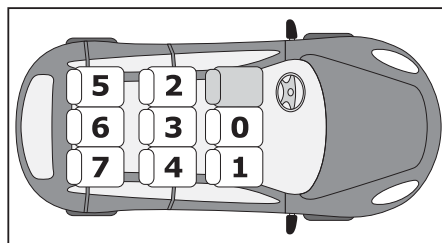

AUTOVEETTURA	ANNO	SEDILE IDONEO	DIMENSIONE MASSIMA DEL CORPO 135 cm
CAR MODEL	YEAR	APPROVED SEAT	MAXIMUM BODY HEIGHT 135 cm

OPEL			
Astra Twin Top	2006	2-4	
Astra Sports Tourer	2010	2-4	
Combo	2001	2-4	
Corsa	2000	2-4	x
Insignia	2008	2-4	x
Insignia Sports Tourer	2009	2-4	
Meriva	2003	2-4	
Signum	2003	2-4	
Vectra	2002	2-4	
Zafira	2003	2-4	
Zafira Tourer	2012	2-4	

PEUGEOT			
107	2005	2-4	x
206	2000	2-4	x

206 SW	2002	2-4	
206 CC	2001	1	
207	2006	2-4	x
207 SW	2007	2-4	x
207 CC	2007	1	
208	2012	2-4	
307	2001	2-4	
307 SW	2002	2-4	
308	2007	2-4	
308 SW	2008	2-4	
308 CC	2009	4	x
508	2011	2-4	
508 SW	2011	2-4	
807	2002	2-4-5-7	
1007	2005	2-4	
3008	2009	2-4	
4007	2007	4	
4008	2012	2-4	
Expert	2007	2-4-5-7	
Partner Tepee	2008	2-4	

PORSCHE			
Cayenne	2003	1-2-4	

RENAULT			
Captur	2013	2-4	
Clio	2005	2-4	x
Espace	2002	2-3-4-5-7	
Grand Scenic	2009	2-3-4	
Kangoo	2008	2-4	
Koleos	2008	2-4	
Laguna	2007	2-4	x
Megane	2002	2-4	
Megane CC	2009	2-4	x

Megane SporTour	2009	2-4	
Modus	2004	1-2-4	
Twingo	2007	2-4	x
Vel Satis	2002	2-4	

SAAB			
9-3	2002	2-4	
9-5	2006	2-4	

SEAT			
Alhambra	2001	2-3-4-5-7	x
Altea	2004	2-4	
Altea XL	2006	2-4	x
Altea Freetrack	2007	2-4	
Arosa	1998	2-4	
Exeo	2009	2-4	
Ibiza (5 porte)	2008	2-4	
Leon	2005	2-4	x
Mii	2012	2-4	
Toledo	2004	2-4	

SKODA			
Citigo	2012	2-4	x
Fabia	1999	2-4	x
Octavia	2004	2-4	x
Rapid	2012	2-4	
Roomster	2006	2-4	
Superb	2008	2-4	
Yeti	2009	2-4	

SMART			
ForFour	2005	2-4