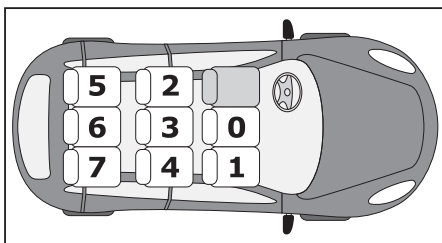

AUTOVEETTURA	ANNO	SEDILE IDONEO	DIMENSIONE MASSIMA DEL CORPO 135 cm
CAR MODEL	YEAR	APPROVED SEAT	MAXIMUM BODY HEIGHT 135 cm

LANCIA			
Delta	2008	2-4	
Musa	2004	2-4	
Phedra	2003	2-4	
Ypsilon	2003	2-4	

LAND ROVER			
Discovery	2004	2-4	
Freelander	2006	2-4	
Range Rover	2002	2-4	
Range Rover Sport	2005	2-4	
Range Rover Evoque	2011	2-4	

LEXUS			
GS	2005	2-4	x
IS	2005	2-4	x
RX	2009	2-4	

MAZDA			
CX-5	2012	2-4	
CX-7	2007	2-4	
Mazda 2	2008	2-4	x
Mazda 3	2009	2-4	
Mazda 6	2008	2-4	x
Mazda 5	2005	2-4	
MPV	1999	2-4	
MX-5	2005	1	
Premacy	2005	2-4	
RX-8	2003	2-4	

MERCEDES			
Classe A	2005	2-4	
Classe B	2005	2-4	x
Classe C	2001	2-4	
Classe E	2002	2-4	x
Classe E sw	2002	2-4	
Classe GL	2006	2-4	
Classe GLK	2008	2-4	x
Classe M	2005	2-4	
Classe R	2005	2-4	
Classe S	2005	2-4	
CL	2006	2-4	
CLA	2013	2-4	
CLC	2008	2-4	x
CLS	2004	2-4	x
CLK	2002	2-4	x
Vaneo	2002	2-3-4	
Viano	2004	2-4	
Vito	2004	2-4	

MINI			
Mini Clubman	2007	2-4	x

MITSUBISHI			
ASX	2010	2-4	
Colt	2004	2-4	x
Grandis	2004	2-4	
L 200	2006	2-4	x
Lancer	2007	2-4	
Outlander	2006	4	
Pajero	2007	4	
Shogun	2006	2-4	

NISSAN			
Almera	2000	2-4	
Cube	2008	2-4	
Juke	2010	2-4	
Micra	2003	2-4	x
Micra c+c	2005	1	
Murano	2005	2-4	
Navara	2005	2-4	
Note	2006	2-4	
Pathfinder	2005	2-4	
Pixo	2009	2-4	
Primera	2002	2-4	
Qashqai	2007	2-4	
X-Trail	2002	2-4	

OPEL			
Agila	2008	2-4	
Antara	2006	2-4	
Astra	2004	2-4	
Astra (GTC)	2011	2-4	x